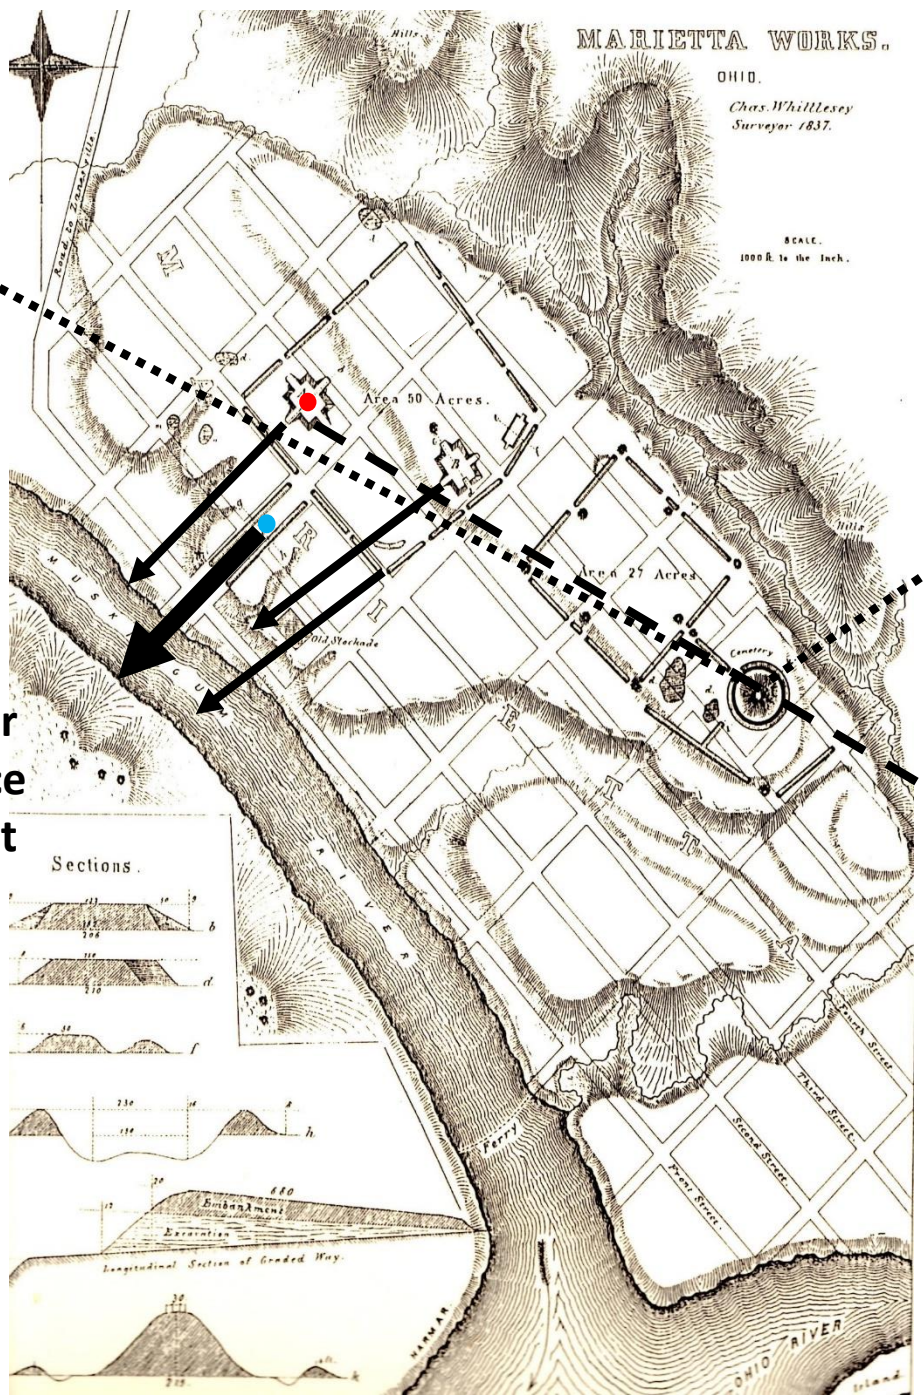

summer  
solstice  
sunset

summer  
solstice  
sunrise

winter  
solstice  
sunset

winter  
solstice  
sunrise

Principle elements of the  
Marietta earthworks  
Hopewell Culture  
circa AD 0 – 450  
(Conical cemetery mound  
probably Adena Culture  
circa 800 BC – AD 50)

*Information courtesy of...*

**The  
Castle**

418 FOURTH STREET  
MARIETTA, OHIO

[www.mariettacastle.org](http://www.mariettacastle.org)  
[facebook.com/castle.marietta.oh](https://facebook.com/castle.marietta.oh)